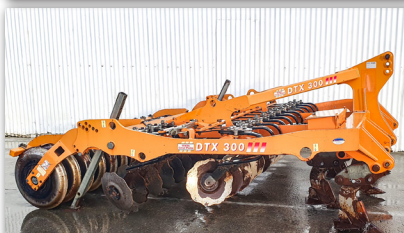

FARMCHIEF BLACKBEAR TRAILED 4M CULTIVATOR W/ ROLLSTEEL ROLLER

HD ROLLER AXLE

WAS \$42,900 NOW \$35,900 SAVE \$7,000

QUIVOGNE ROLLFLASH 5.3M SPEED DISC ROLLER - FINISHING CULTIVATOR

READY FOR WORK

WAS \$19,700 NOW \$17,650 SAVE \$2,050

ALL YOURS FOR \$19,500

WILLETT HD 3.6M TANDEM DISCS - HYD CUT, REAR HITCH, 230MM SPACING

WAS \$14,900 NOW \$13,500 SAVE \$1,400

QUIVOGNE APLXD 32.61.23 TANDEM DISCS - EASY PULLING, NEW BEARINGS

EXCELLENT PENETRATION

WAS \$16,900 NOW \$13,750 SAVE \$3,150

QUIVOGNE APLXD 32.61.23 TANDEM DISCS - HYDRAULIC LEVELLING

WAS \$28,900 NOW \$25,900 SAVE \$3,000

SIMBA 3M DTX 300 SPEED DISCS RIPPER - RIP AND CULTIVATE

WAS \$28,900 NOW \$25,750 SAVE \$3,150

QUIVOGNE 4M FOLDING TINE PLOW - 16 CURVED LEGS, EX-DEMO PRICING

WAS \$23,890 NOW \$19,750 SAVE \$4,140

QUIVOGNE 3M TINE PLOW - AS TRADED, 650MM SPACING, 12 LEGS, WAVY DISC ROLLER

WAS \$13,750 NOW \$12,750 SAVE \$1,000